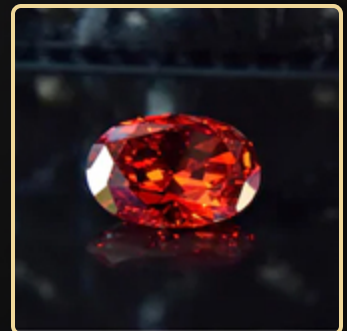

The use of gemstones as a means of correcting planetary defects in one's birth chart is Growing rapidly. It is due to the large number of people who are benefiting in every area of life like progress in business, education, illness, that gems are deemed so important in

Vedic astrology. From the Bollywood actors to the industrialists, none are far behind when it comes to astrology consultations and using crystal healing.

Benefits of Gemstones: Although there are more than 200 gemstones, we are discussing the benefits and healing process of gemstones here:

Ruby Gemstone - Ruby or Manik Ratna is the gem of the Sun. It is the birthstone of natives born in July month and Capricorn Zodiac Sign. It might not be suitable for everyone. Therefore, a thorough study and analysis of one's natal chart is required before wearing it. Sun is the king of the solar system. Thus, Ruby is often considered the queen of gem stones and the gemstone of kings. It enhances confidence and decision making capabilities of the wearer. The wearer is blessed with prosperity and fame, shining bright like the Sun. It is also helpful in stomach ailments. Wearing Ruby stone will also help with blood haemorrhoids, increased potency, physical strength and stability. It is however, suggested not to wear diamond, onyx and sapphire with this